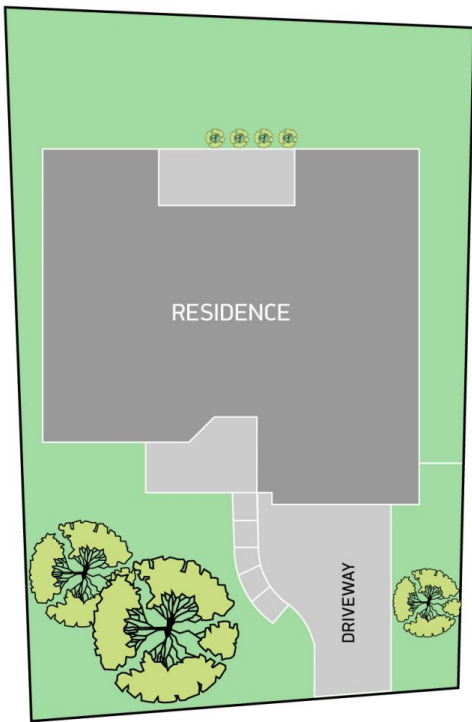

DOWLING
PROPERTY