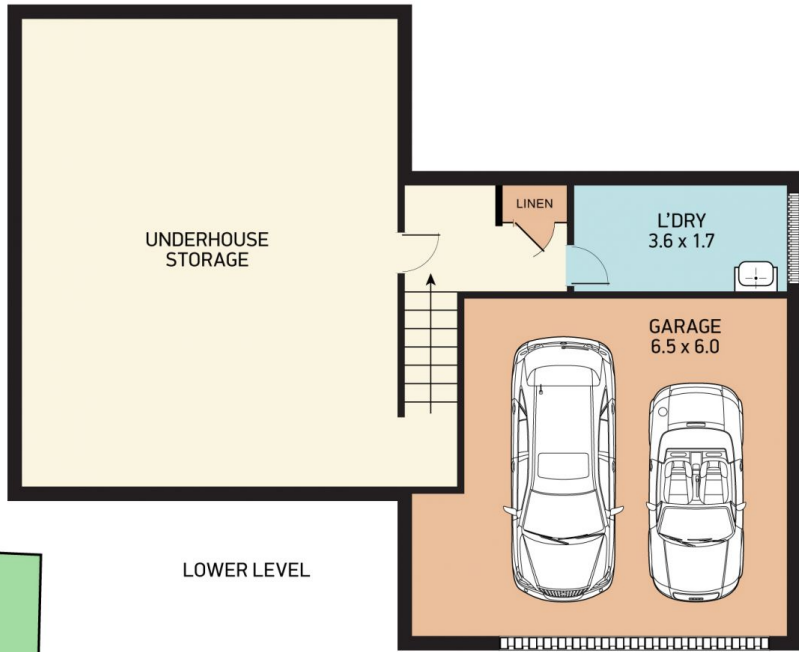

DOWLING
PROPERTY